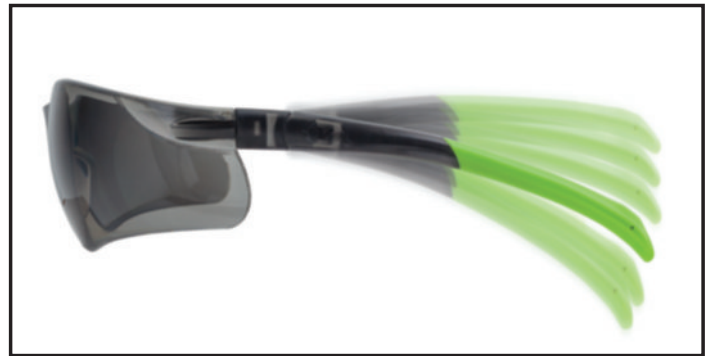

# Veratti® Tango

**Right on Target!**

**Comfort Temple Tips**

**Ratcheting Temples**

## VERATTI® TANGO

- Ultra lightweight frame has a classic style and weightless feel
- Rubberized TPR temples are super soft yet sturdy and provide a no-slip grip
- Ratcheting temples support the ultimate fit flexibility
- ScratchCoat®, ENFOG® and AFR® coatings available