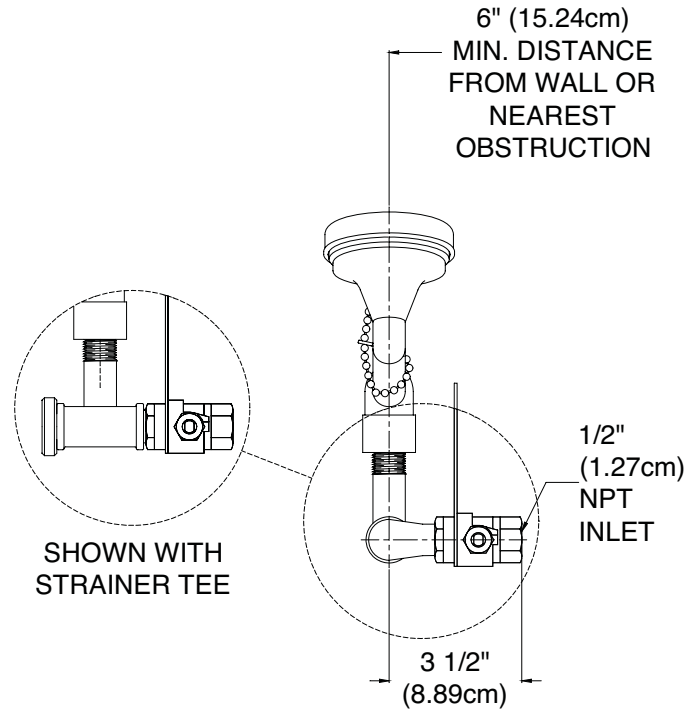

MATERIALS OF CONSTRUCTION:

PIPING: 1/2" Chrome plated brass.

VALVES: 1/2" Chrome plated bronze stay open ball valve with chrome plated ball, stainless steel valve stem and stainless steel push plate with actuation graphic. Strainer Tee Option: 1/2" BCP, 16 mesh

HEAD: ABS plastic dual stream heads with ABS plastic float off covers secured with stainless steel bead chains.

REGULATOR: Self-adjusting 8.0 gpm (30.3 lpm) regulator assures a constant and even dual stream flow pattern under varying hydraulic conditions.

SUPPLY: 1/2" NPT

WEIGHT: 5 lbs (2.27 kgs)

	MODEL #	DESCRIPTION
☐	01035601	Unit as Specified
☐	01035603	With strainer tee