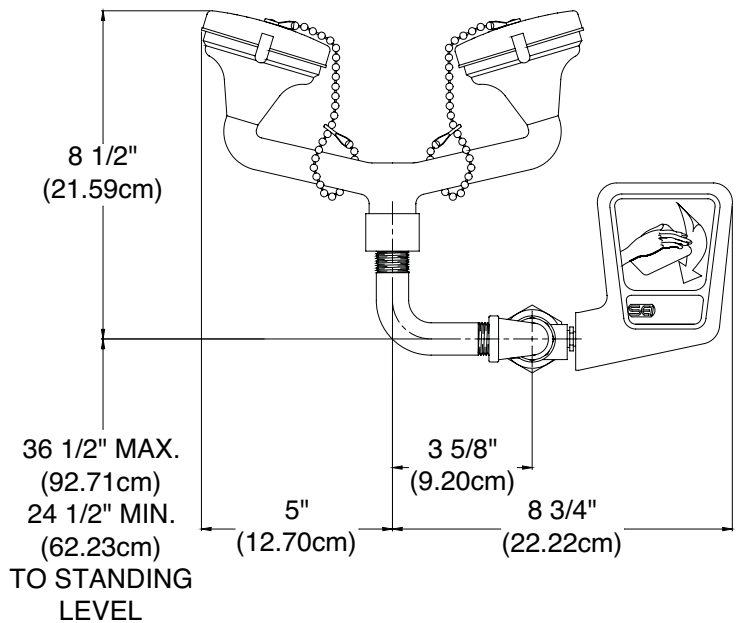

MATERIALS OF CONSTRUCTION:

PIPING: 1/2" Chrome plated brass.

VALVES: 1/2" Chrome plated bronze stay open ball valve with chrome plated ball, stainless steel valve stem and stainless steel push plate with actuation graphic. Strainer Tee Option: 1/2" BCP, 16 mesh

HEAD: ABS plastic dual stream heads with ABS plastic float off covers secured with stainless steel bead chains.

REGULATOR: Self-adjusting 8.0 gpm (30.3 lpm) regulator assures a constant and even dual stream flow pattern under varying hydraulic conditions.

SUPPLY: 1/2" NPT

WEIGHT: 5 lbs (2.27 kgs)

| | MODEL # | DESCRIPTION |
|--------------------------|----------|-------------------|
| <input type="checkbox"/> | 01035601 | Unit as Specified |
| <input type="checkbox"/> | 01035603 | With strainer tee |